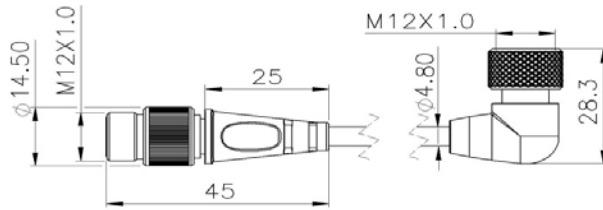

Dimensions

Technical Data

	Model	CSB-CDDC-PXAX
Electrical Data		
Operating Voltage	U_b	250VAC/DC
Operating Current		2A
Cable		4C x 0.34 Sq.mm
Ambient Conditions		
Operating Temperature		-20° C to +70° C
Mechanical data		
Degree of protection		IP 67
Orientation		Straight
Bending Radius		Min 10 x Dia
Cable Diameter		4.8(0.19) mm (in.)
Material		
Contacts		CuZn
Contact Surface		Au
Connector Housing		PA 6
Coupling Nut		CuZn-Nickel Plated
Cable Sheath		PVC Grey Colour
Construction		Standard M12, (Both ends)
Electrical Connection		Non-Shielded 4 Core

Pin Out

- Standard Cable Lengths of 2m, 5m and 10 m are available. Others on request.