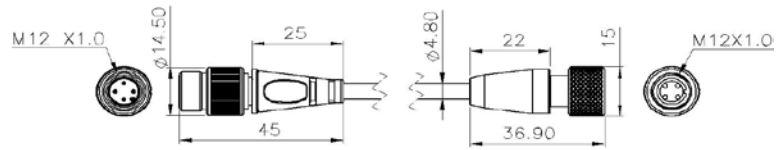

Dimensions

Technical Data

	Model	CSB-CCDC-PXAX
<b>Electrical Data</b>		
Operating Voltage	<b>U<sub>b</sub></b>	250VAC/DC
Operating Current		2A
Cable		4C x 0.34 Sq.mm
<b>Ambient Conditions</b>		
Operating Temperature		-20° C to +70° C
<b>Mechanical data</b>		
Degree of protection		IP 67
Orientation		Straight
Bending Radius		Min 10 x Dia
Cable Diameter		4.8 (0.19)mm (in.)
<b>Material</b>		
Contacts		CuZn
Contact Surface		Au
Connector Housing		PA 6
Coupling Nut		CuZn-Nickel Plated
Cable Sheath		PVC Grey Colour
Construction		Standard M12, (Both ends)

Electrical Connection

Non-Shielded 4 Core

Pin Out

- Standard Cable Lengths of 2m, 5m and 10 m are available. Others on request.