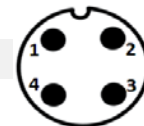

Dimensions

Technical Data

	Model	CSA-DA-PXAX	CSA-DC-PXAX
Electrical Data			
Operating Voltage	U _B	250VAC/DC	250VAC/DC
Operating Current		2A	2A
Cable		3C x 0.34 Sq.mm	4C x 0.34 Sq.mm
Ambient Conditions			
Operating Temperature		-20° C to +70° C	-20° C to +70° C
Mechanical data			
Degree of protection		IP 67	IP 67
Orientation		Straight	Straight
Bending Radius		Min 10 x Dia	Min 10 x Dia
Cable Diameter		4.3 (0.17) mm(in)	4.8 (0.19) mm(in)
Material			
Contacts		CuZn	CuZn
Contact Surface		Au	Au
Connector Housing		PA 6	PA 6
Coupling Nut		CuZn-Nickel Plated	CuZn-Nickel Plated
Cable Sheath		PVC Grey Colour	PVC Grey Colour
Construction		Standard M12, Female	Standard M12, Female

Electrical Connection

Non-Shielded 3 Core

Non-Shielded 4 Core

Pin Out

- Standard Cable Lengths of 2m, 5m and 10 m are available. Others on request.