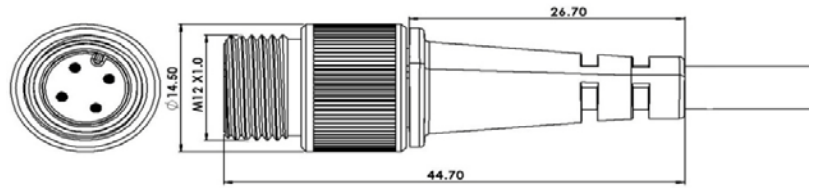

Dimensions

Technical Data

	Model	CSA-DA-PXAX	CSA-DC-PXAX
Electrical Data			
Operating Voltage	U _B	250VAC/DC	250VAC/DC
Operating Current		2A	2A
Cable		3C x 0.34 Sq.mm	4C x 0.34 Sq.mm
Ambient Conditions			
Operating Temperature		-20° C to +70° C	-20° C to +70° C
Mechanical data			
Degree of protection		IP 67	IP 67
Orientation		Straight	Straight
Bending Radius		Min 10 x Dia	Min 10 x Dia
Cable Diameter		4.3 (0.17) mm(in)	4.8 (0.19) mm(in)
Material			
Contacts		CuZn	CuZn
Contact Surface		Au	Au
Connector Housing		PA 6	PA 6
Coupling Nut		CuZn-Nickel Plated	CuZn-Nickel Plated
Cable Sheath		PVC Grey Colour	PVC Grey Colour
Construction		Standard M12, Female	Standard M12, Female

Electrical Connection

Non-Shielded 3 Core

Non-Shielded 4 Core

Pin Out

- Standard Cable Lengths of 2m, 5m and 10 m are available. Others on request.