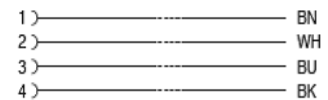

Dimensions

Technical Data

	Model	CSA-CB-PXAX	CSA-CD-PXAX
Electrical Data			
Operating Voltage	U_B	250VAC/DC	250VAC/DC
Operating Current		2A	2A
Cable		3Cx 0.34 Sq.mm	4C x 0.34 Sq.mm
Ambient Conditions			
Operating Temperature		-20° C to +70° C	-20° C to +70° C
Mechanical data			
Degree of protection		IP 67	IP 67
Orientation		Straight	Straight
Bending Radius		Min 10 x Dia	Min 10 x Dia
Cable Diameter		4.3 (0.17)mm(in)	4.8(0.19)mm(in)
Material			
Contacts		CuZn	CuZn
Contact Surface		Au	Au
Connector Housing		PA 6	PA 6
Coupling Nut		CuZn-Nickel Plated	CuZn-Nickel Plated
Cable Sheath		PVC Grey Colour	PVC Grey Colour
Construction		Standard M12, Female	Standard M12, Female

Electrical Connection

Non-Shielded 3 Core

Non-Shielded 4 Core

Pin Out

- Standard Cable Lengths of 2m, 5m and 10 m are available. Others on request.