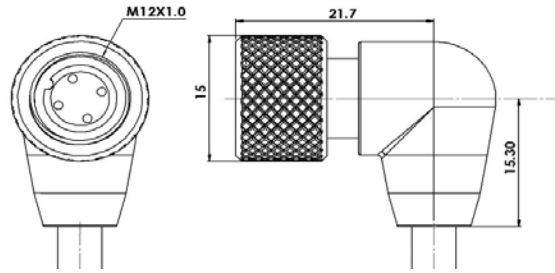

Dimensions

Technical Data

	Model	CSA-CB-PXAX	CSA-CD-PXAX
Electrical Data			
Operating Voltage	U_B	250VAC/DC	250VAC/DC
Operating Current		2A	2A
Cable		3Cx 0.34 Sq.mm	4C x 0.34 Sq.mm
Ambient Conditions			
Operating Temperature		-20° C to +70° C	-20° C to +70° C
Mechanical data			
Degree of protection		IP 67	IP 67
Orientation		Straight	Straight
Bending Radius		Min 10 x Dia	Min 10 x Dia
Cable Diameter		4.3 (0.17)mm(in)	4.8(0.19)mm(in)
Material			
Contacts		CuZn	CuZn
Contact Surface		Au	Au
Connector Housing		PA 6	PA 6
Coupling Nut		CuZn-Nickel Plated	CuZn-Nickel Plated
Cable Sheath		PVC Grey Colour	PVC Grey Colour
Construction		Standard M12, Female	Standard M12, Female

Electrical Connection

Non-Shielded 3 Core

Non-Shielded 4 Core

Pin Out

- Standard Cable Lengths of 2m, 5m and 10 m are available. Others on request.