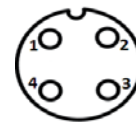

Dimensions

Technical Data

	Model	CSA-CB-PXAX	CSA-CD-PXAX
Electrical Data			
Operating Voltage	U_B	250VAC/DC	250VAC/DC
Operating Current		2A	2A
Cable		3Cx 0.34 Sq.mm	4C x 0.34 Sq.mm
Ambient Conditions			
Operating Temperature		-20° C to +70° C	-20° C to +70° C
Mechanical data			
Degree of protection		IP 67	IP 67
Orientation		Straight	Straight
Bending Radius		Min 10 x Dia	Min 10 x Dia
Cable Diameter		4.3 (0.17)mm(in)	4.8(0.19)mm(in)
Material			
Contacts		CuZn	CuZn
Contact Surface		Au	Au
Connector Housing		PA 6	PA 6
Coupling Nut		CuZn-Nickel Plated	CuZn-Nickel Plated
Cable Sheath		PVC Grey Colour	PVC Grey Colour
Construction		Standard M12, Female	Standard M12, Female

Electrical Connection

Non-Shielded 3 Core

Non-Shielded 4 Core

Pin Out

- Standard Cable Lengths of 2m, 5m and 10 m are available. Others on request.