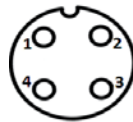

Dimensions

Technical Data

	Model	CSA-CB-PXAX	CSA-CD-PXAX
Electrical Data			
Operating Voltage	U_B	250VAC/DC	250VAC/DC
Operating Current		2A	2A
Cable		3Cx 0.34 Sq.mm	4C x 0.34 Sq.mm
Ambient Conditions			
Operating Temperature		-20° C to +70° C	-20° C to +70° C
Mechanical data			
Degree of protection		IP 67	IP 67
Orientation		Straight	Straight
Bending Radius		Min 10 x Dia	Min 10 x Dia
Cable Diameter		4.3 (0.17)mm(in)	4.8(0.19)mm(in)
Material			
Contacts		CuZn	CuZn
Contact Surface		Au	Au
Connector Housing		PA 6	PA 6
Coupling Nut		CuZn-Nickel Plated	CuZn-Nickel Plated
Cable Sheath		PVC Grey Colour	PVC Grey Colour
Construction		Standard M12, Female	Standard M12, Female

Electrical Connection

Non-Shielded 3 Core

Non-Shielded 4 Core

Pin Out

- Standard Cable Lengths of 2m, 5m and 10 m are available. Others on request.